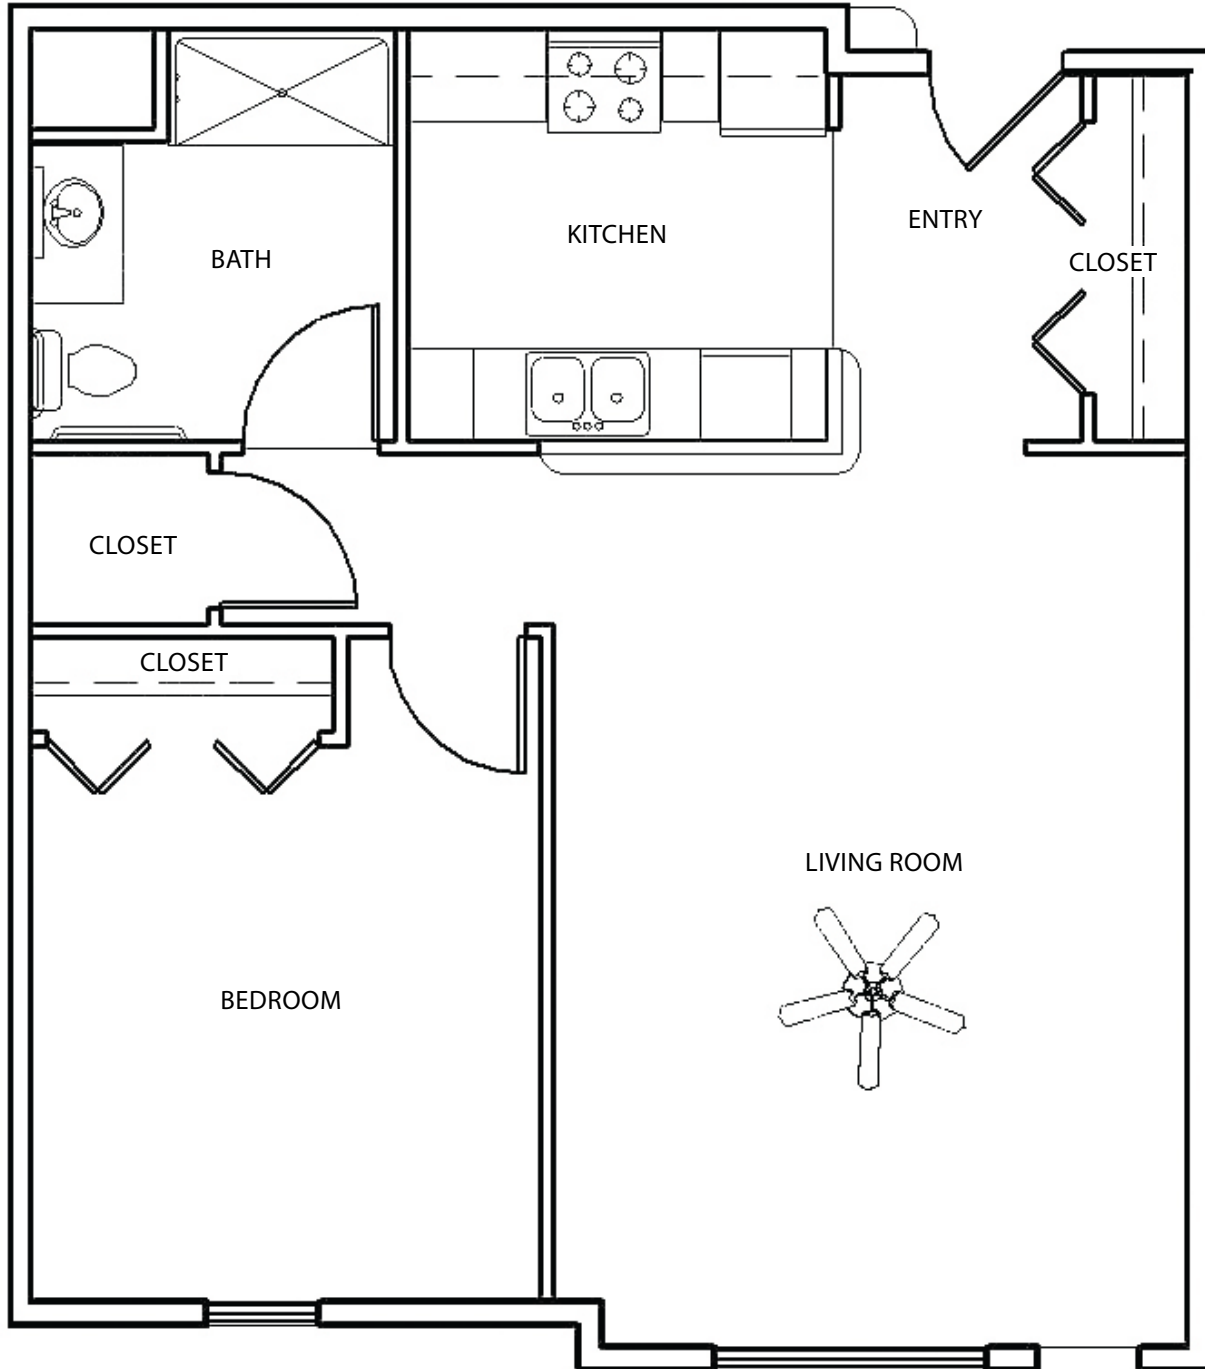

# UNIT M

APPROXIMATELY 719 SQ. FEET

1 BEDROOM

1 BATH

Berkshire - Grafton  
1004 Beech Street  
Grafton, WI 53024  
262-376-9661 ph  
262-376-2061 fx